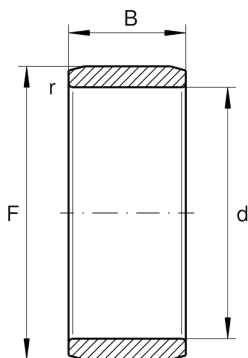

LR30X35X16,5

Inner ring

Schaeffler ID:
0000598460000

Inner ring LR, cylindrical

Technical information

Main Dimensions & Performance Data

d	30 mm	Bore diameter
B	16.5 mm	Width
	30 °	Chamfer angle
	32 g	Weight